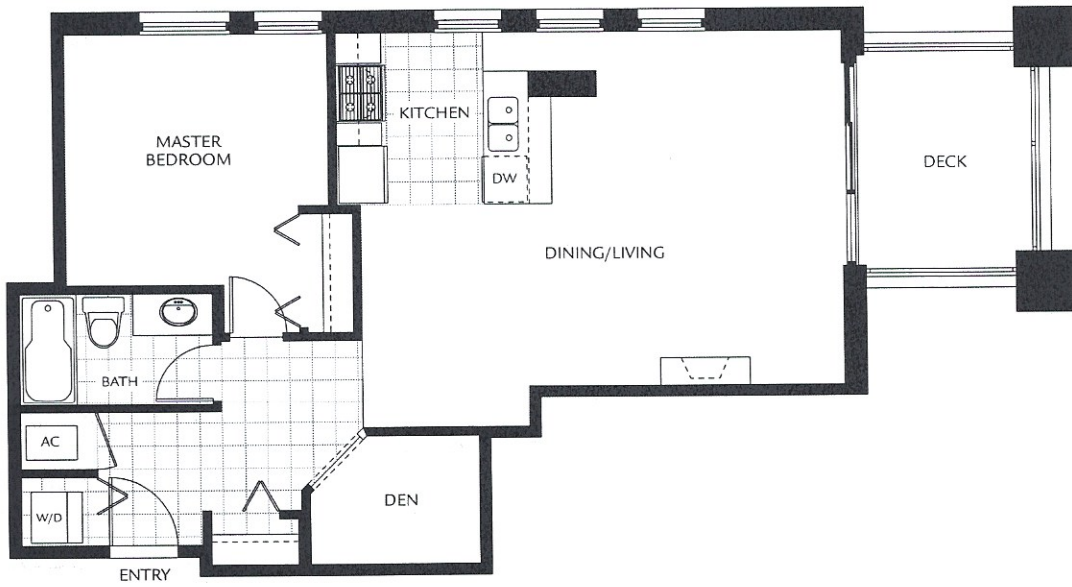

PLAN A1 206 | ONE BEDROOM & DEN | 769 SQUARE FEET

SKYE
AT WATERSCAPES

IN A CONTINUING EFFORT TO MEET THE CHALLENGE OF PRODUCT IMPROVEMENTS, WE RESERVE THE RIGHT TO MODIFY OR CHANGE PLANS AND SPECIFICATIONS WITHOUT NOTICE. E.&O.E.