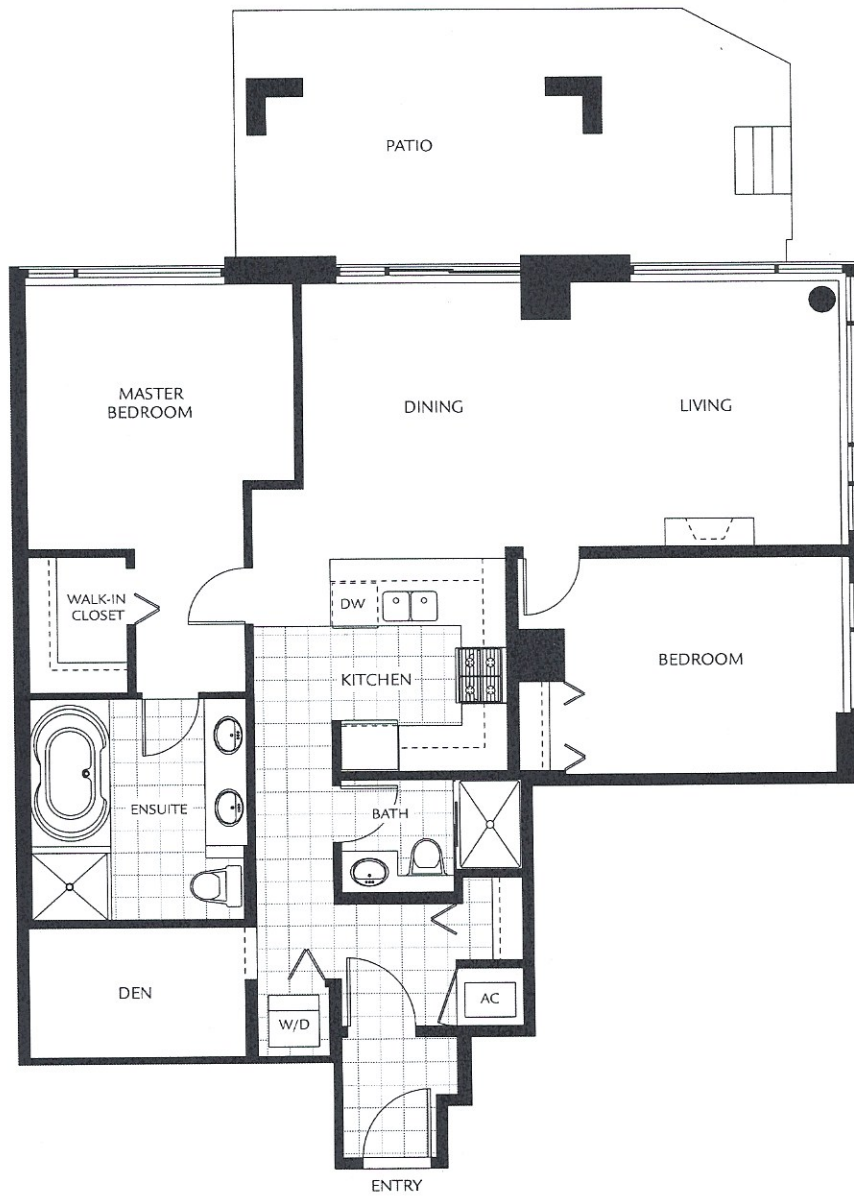

PLAN D2 101 | TWO BEDROOM & DEN | 1,152 SQUARE FEET

SKYE
AT WATERSCAPES

FLOOR 1

IN A CONTINUING EFFORT TO MEET THE CHALLENGE OF PRODUCT IMPROVEMENTS, WE RESERVE THE RIGHT TO MODIFY OR CHANGE PLANS AND SPECIFICATIONS WITHOUT NOTICE. E. & O. E.