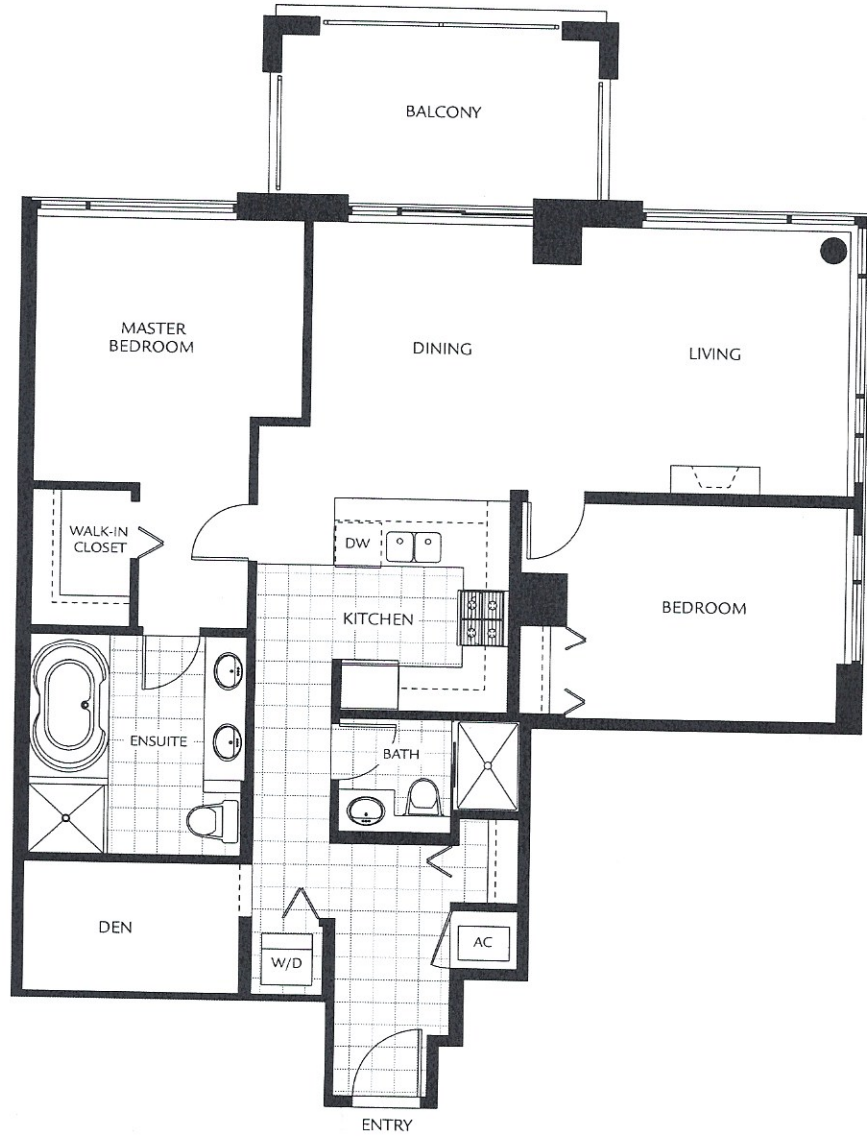

PLAN D1 | TWO BEDROOM & DEN | 1,152 SQUARE FEET

SKYE
AT WATERSCAPES

IN A CONTINUING EFFORT TO MEET THE CHALLENGE OF PRODUCT IMPROVEMENTS, WE RESERVE THE RIGHT TO MODIFY OR CHANGE PLANS AND SPECIFICATIONS WITHOUT NOTICE. E. & O. E.