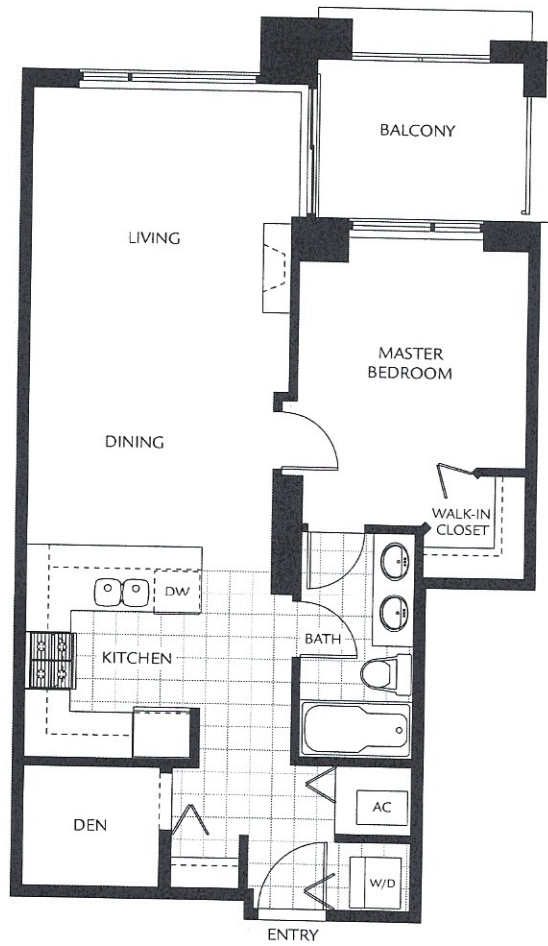

PLAN A | ONE BEDROOM & DEN | 709 SQUARE FEET

SKYE
AT WATERSCAPES

IN A CONTINUING EFFORT TO MEET THE CHALLENGE OF PRODUCT IMPROVEMENTS, WE RESERVE THE RIGHT TO MODIFY OR CHANGE PLANS AND SPECIFICATIONS WITHOUT NOTICE. E.&O.E.