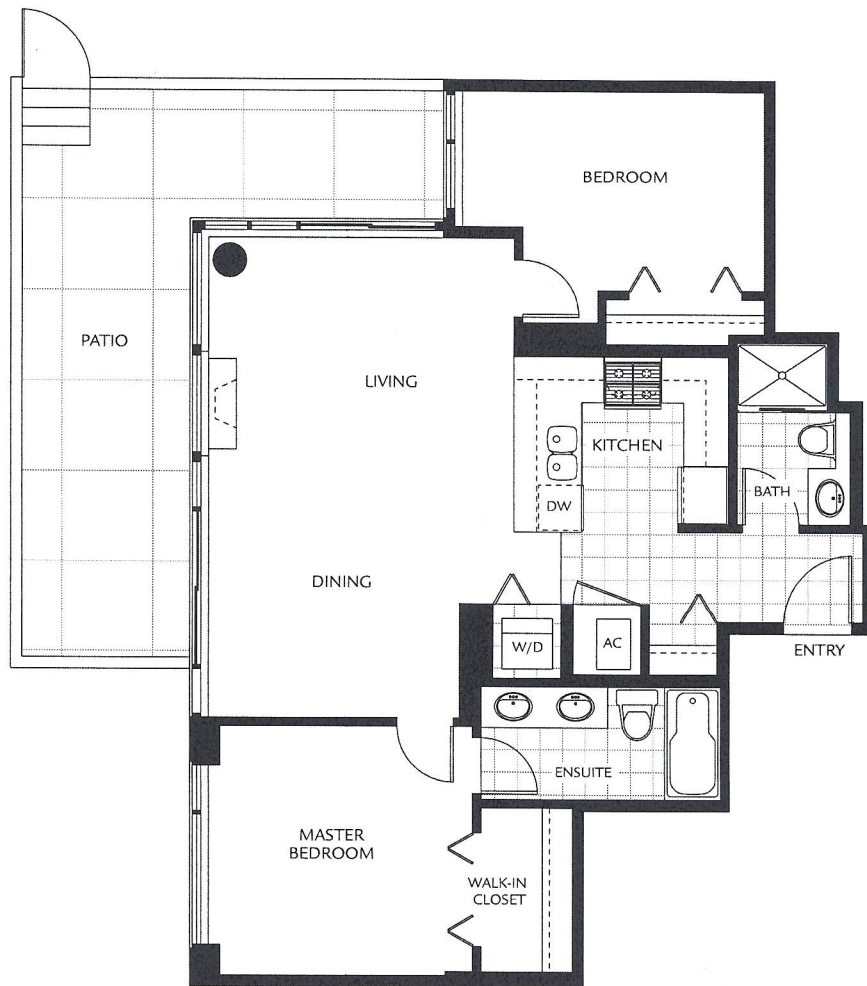

PLAN E1 107 | TWO BEDROOM | 967 SQUARE FEET

SKYE  
AT WATERSCAPES

IN A CONTINUING EFFORT TO MEET THE CHALLENGE OF PRODUCT IMPROVEMENTS, WE RESERVE THE RIGHT TO MODIFY OR CHANGE PLANS AND SPECIFICATIONS WITHOUT NOTICE. E.&O.E.